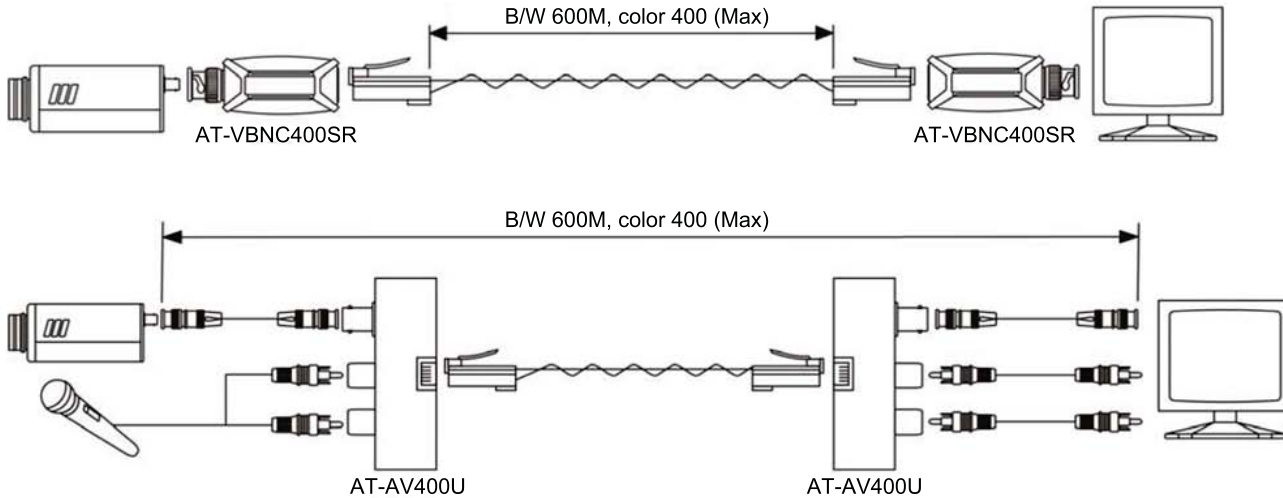

TWISTED PAIR TRANSMISSION SYSTEM - Passive Series

ITEM NO.: AT-VBNC400SR, AT-AV400U

Features:

- Transmit a full motion monochrome video signal up to 600 meters, color video signal up to 400 meters.
- Passive, No power required.
- Eliminate Coaxial Cable.

FCC

CE

C-TICK

Installation View: